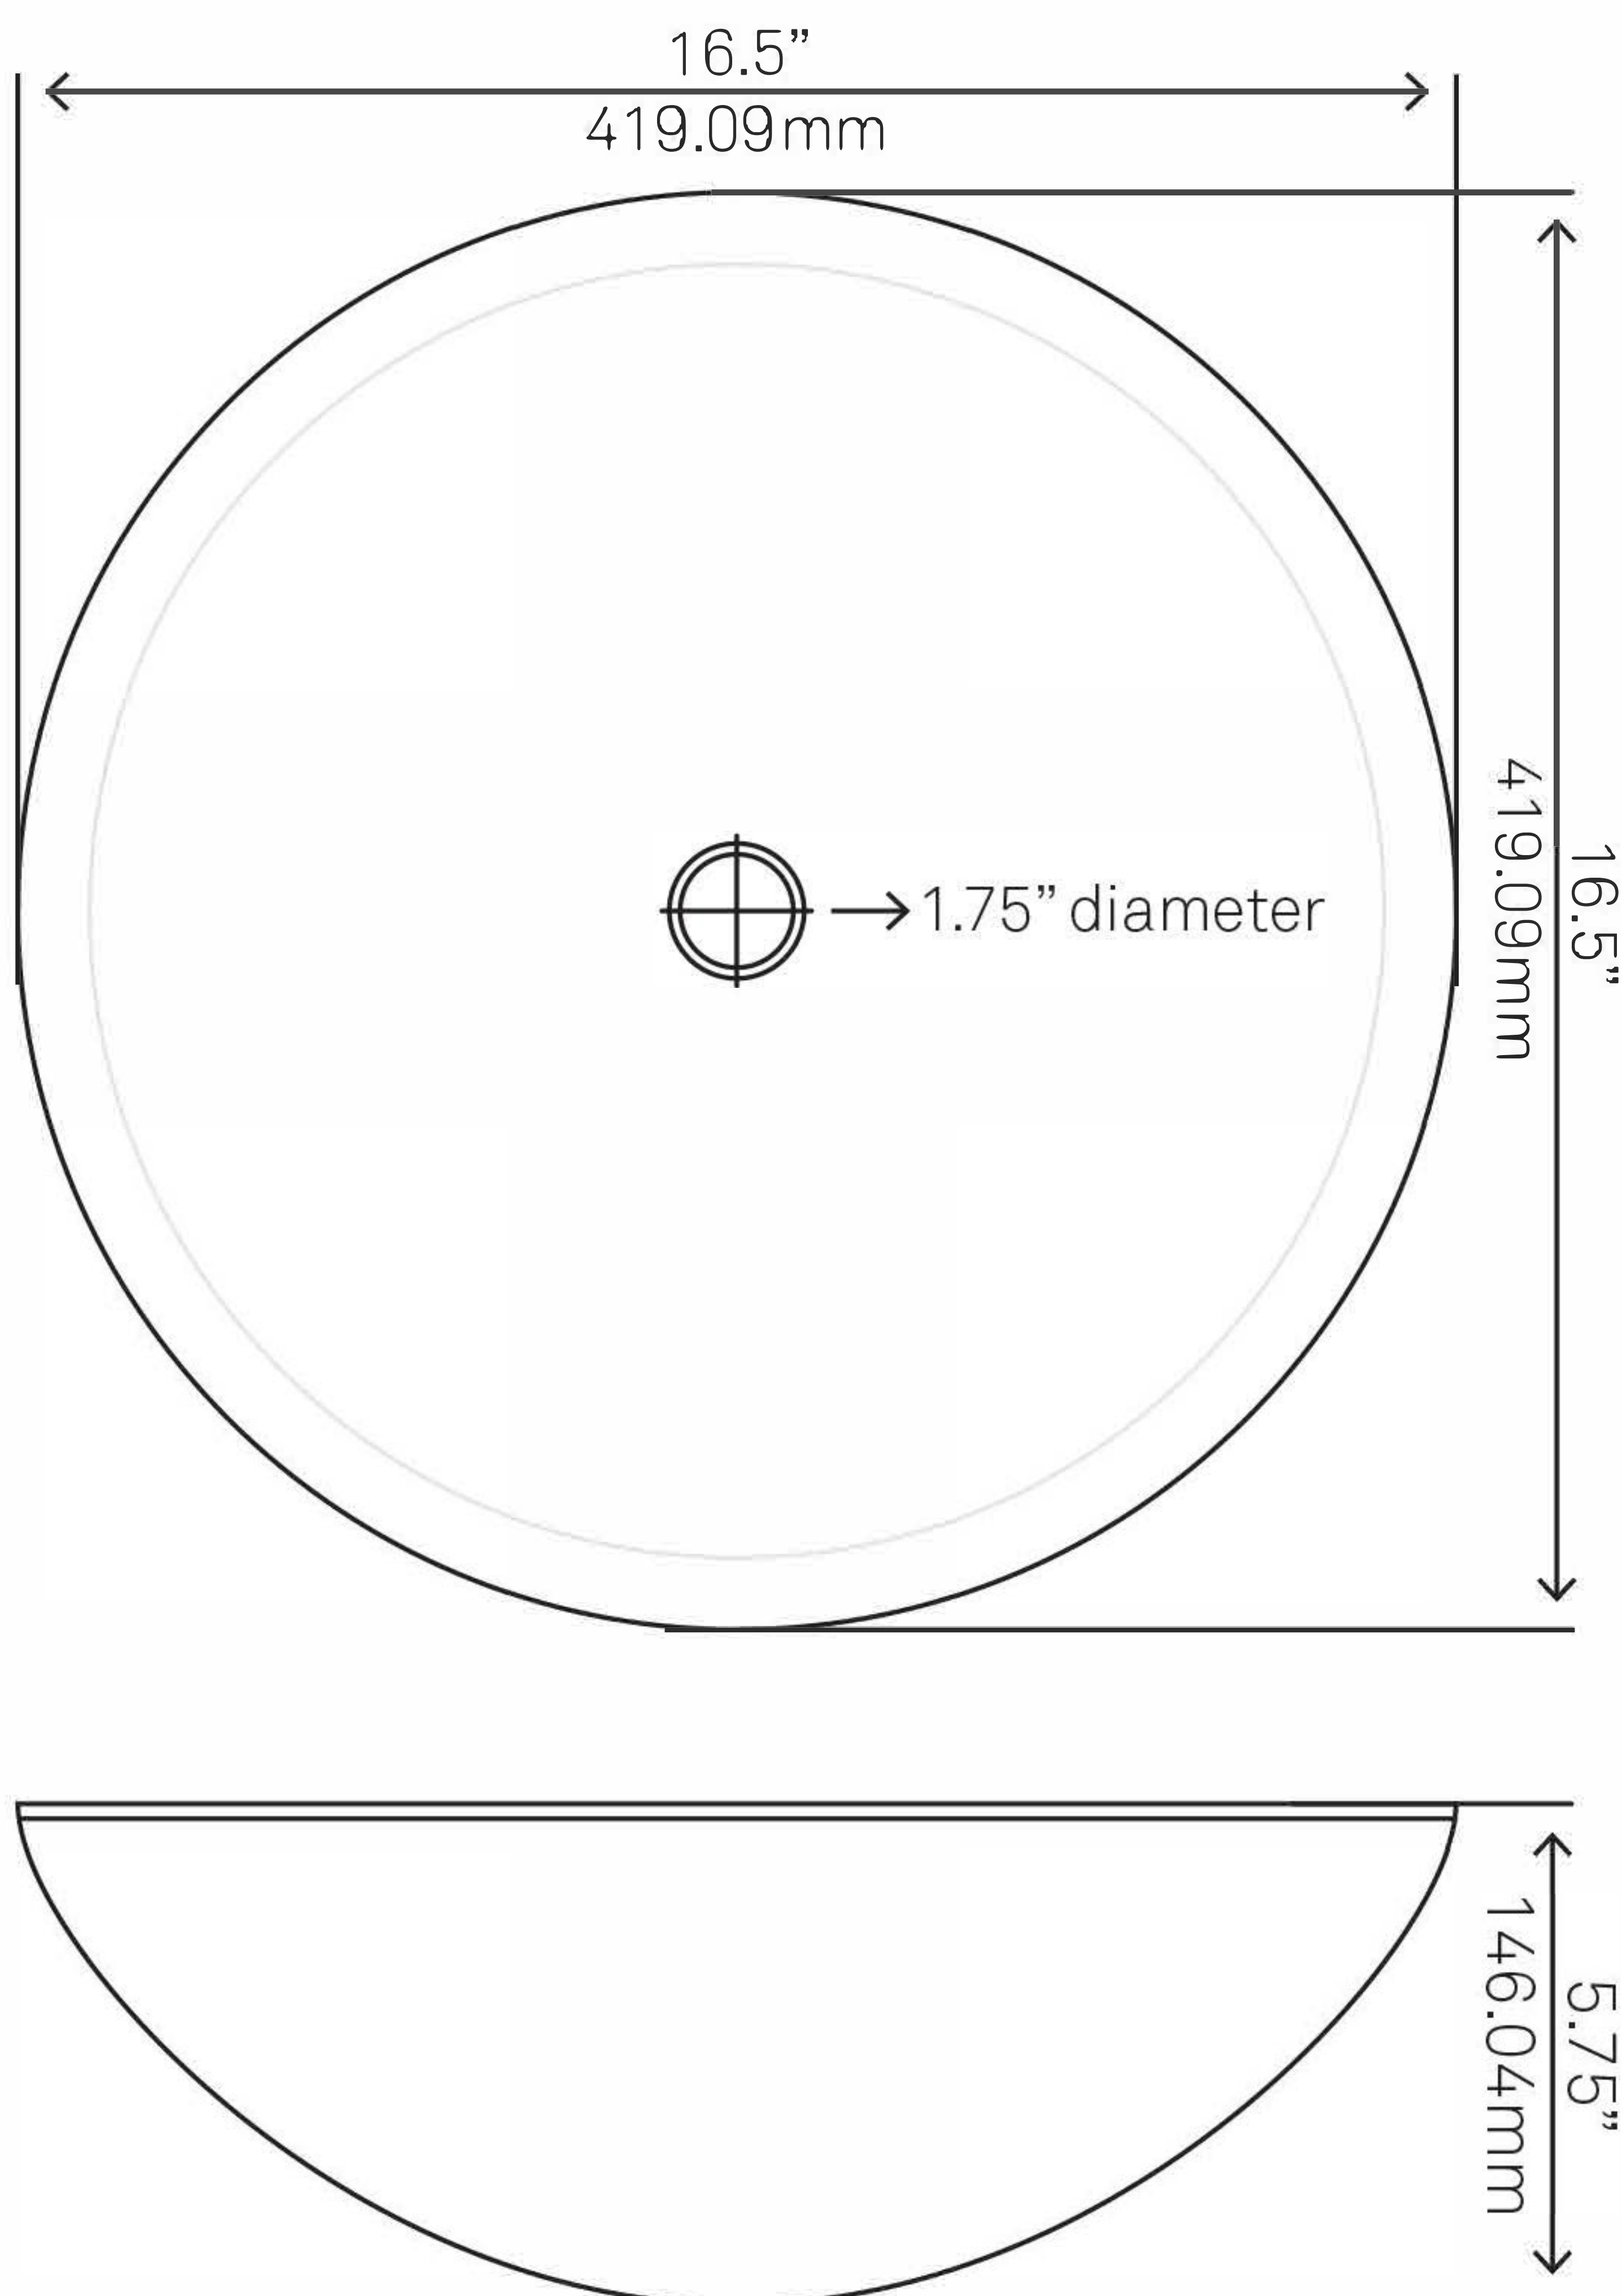

## NOHP-G017 DIACCIO Glass Vessel Bathroom Sink

Requested By:

---

Specific Features:

---

### STANDARD SPECIFICATIONS:

- Round hand painted vessel sink
- Bright blue with silver trim
- High tempered glass
- Stain and scratch resistant inside
- Textured painted outside
- Above counter installation
- Standard U.S. plumbing connection
- 1.75-inch drain opening
- Novatto faucet and drain sold separately